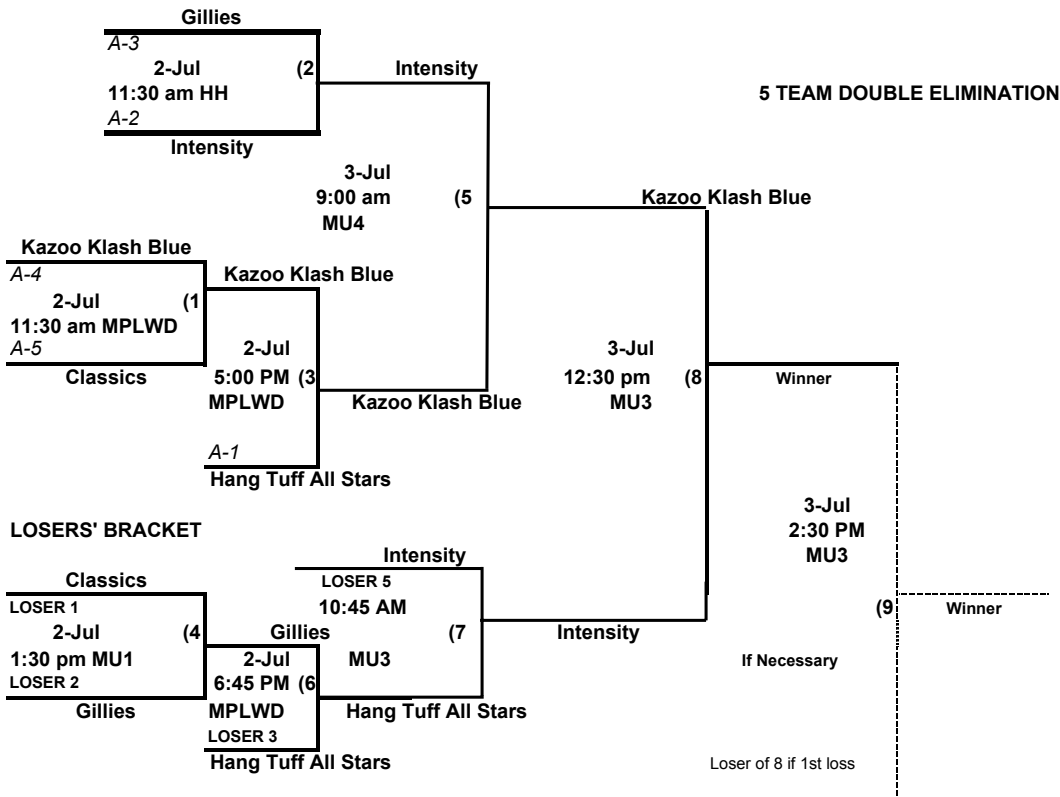

**14 UNDER CLASS "A" FAST PITCH
MASA 5 TEAM
POOL PLAY**

DATE	TIME	FIELD	SCORE	VS	SCORE
1-Jul	10:00 AM	HH	0	Gillies (1) Team 1	Kazoo Klash Blue Team 4 1
1-Jul	11:45 AM	HH	17	Hang Tuff All Stars (2) Team 2	Classics Team 5 1
1-Jul	1:30 PM	HH	3	Intensity (3) Team 3	Gillies Team 1 4
1-Jul	3:30 PM	HH	4	Kazoo Klash Blue (4) Team 4	Hang Tuff All Stars Team 2 6
1-Jul	5:15 PM	HH	0	Classics (5) Team 5	Intensity Team 3 12

"A" TEAMS	WINS	LOSSES	RUNS ALLOWED	RUNS SCORED	SEEDING ORDER
Gillies	1	1			3
Kazoo Klash Blue	1	1			4
Hang Tuff All Stars	2	0			1
Classics	0	2			5
Intensity	1	1			2

Pools of 5 - In pools of 5 each team shall play two games. The following tie breaker will be used: A) Record B) Head to Head 1 if only 2 teams C) Fewest runs allowed D) Most runs scored E) Draw

WINNER'S BRACKET

MU - Matt Urban Sports Complex (270 East 32nd Street)
MPLWD - Maplewood Complex (East 35th Street and College Ave.)
HH - Holland High School (600 VanRaalte Ave.)