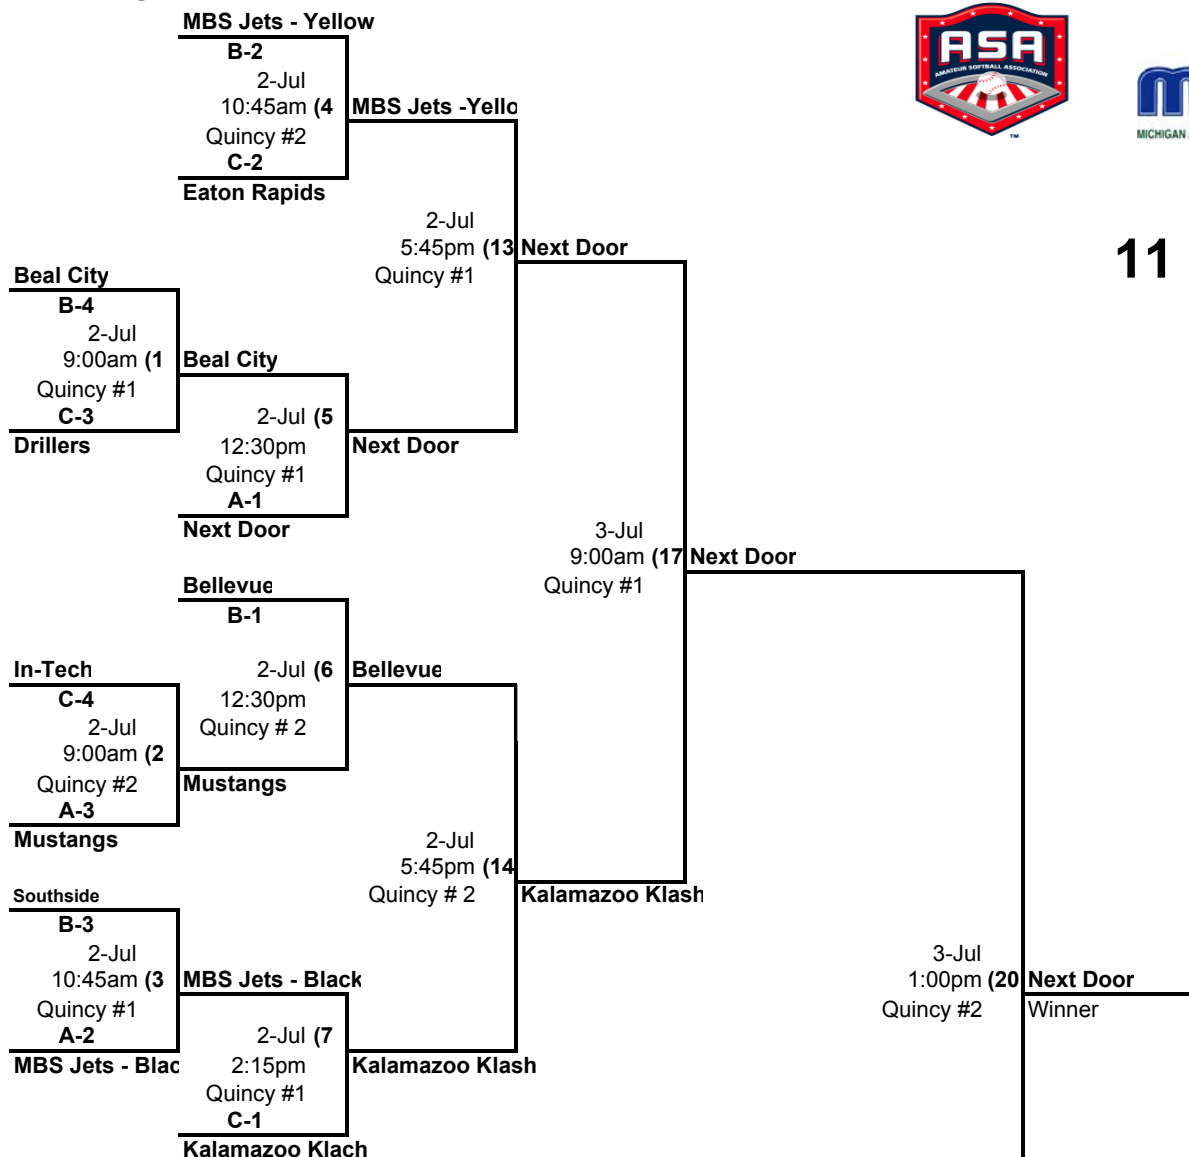

GIRL'S 14-UNDER CLASS "B" FAST PITCH

11 Team

WINNERS' BRACKET

LOSERS' BRACKET