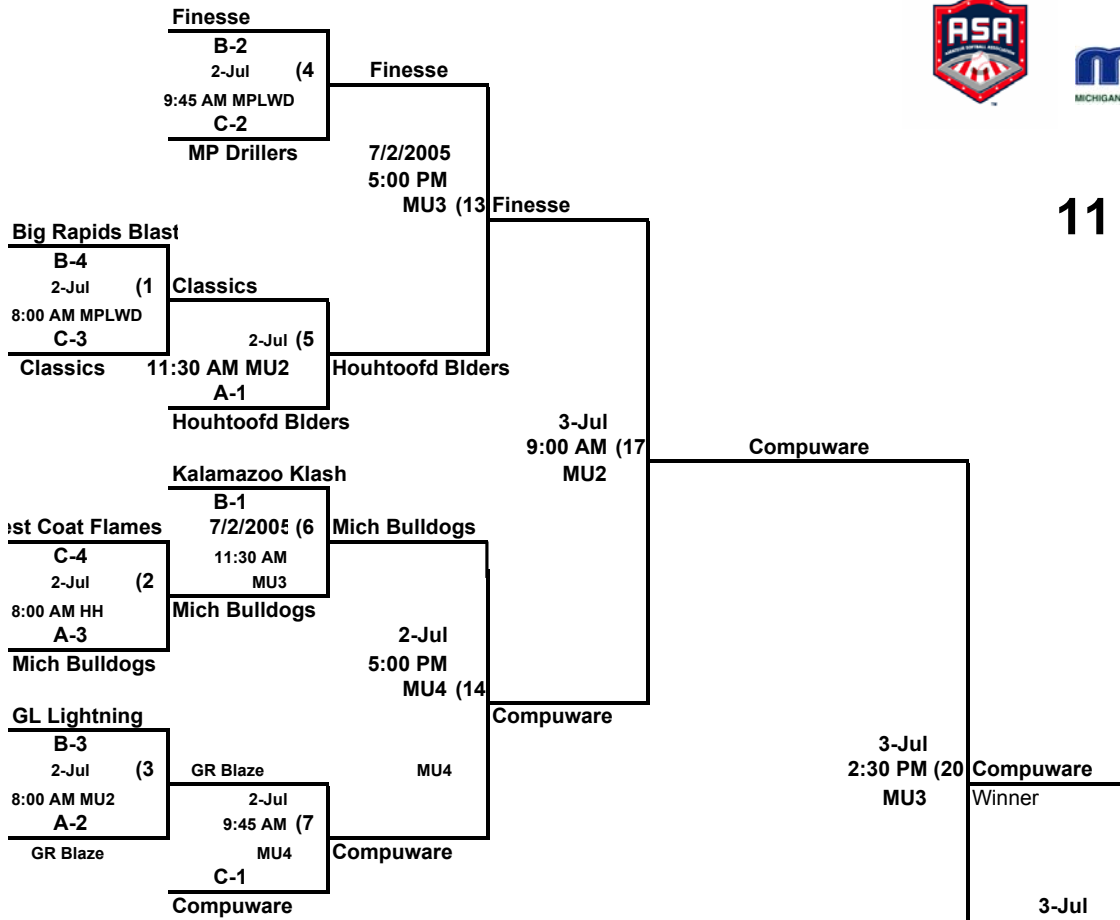

16-UNDER CLASS "A" FAST PITCH

WINNERS' BRACKET

11 Team

LOSERS' BRACKET

Kalamazoo Klash

MU - Matt Urban Sports Complex (270 East 32nd Street)
 MPLWD - Maplewood Complex (East 35th Street and College Ave.)
 HH - Holland High School (600 VanRaalte Ave.)