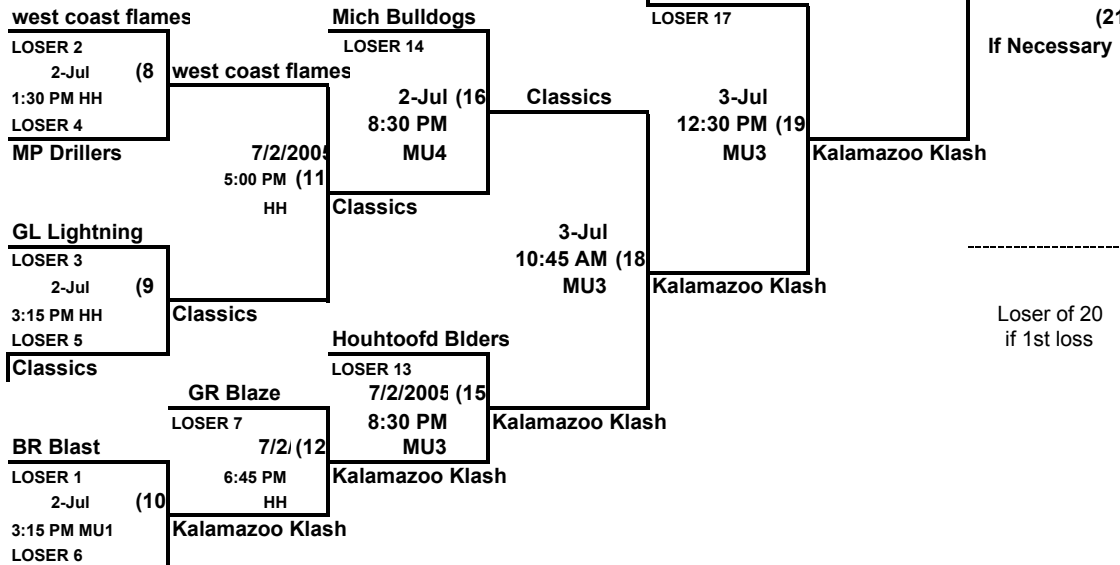

16-UNDER CLASS "A" FAST PITCH

WINNERS' BRACKET

11 Team

LOSERS' BRACKET

Kalamazoo Klash

MU - Matt Urban Sports Complex (270 East 32nd Street)
 MPLWD - Maplewood Complex (East 35th Street and College Ave.)
 HH - Holland High School (600 VanRaalte Ave.)