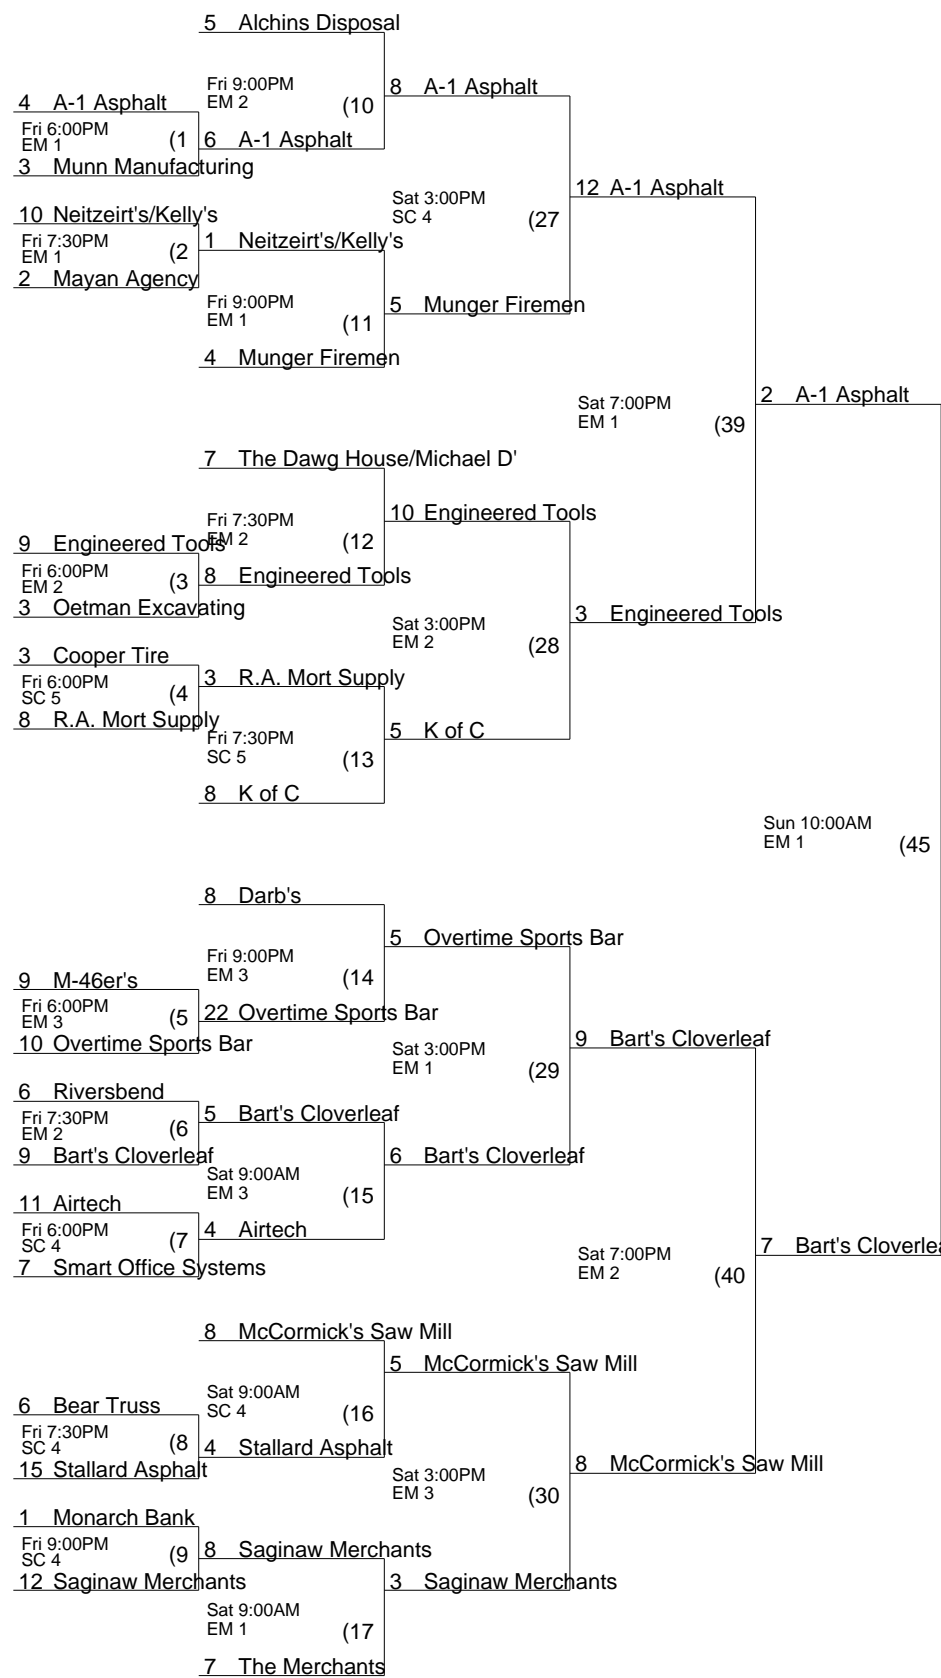

Winner of the Tournament is Bart's Cloverleaf

Sun 10:00AM
EM 1 (45)

9 Bart's Cloverleaf
Sun 6:30PM
EM 1 (49)

Sun 5:00PM
EM 1 (48)
Loser of 48 if 1st Loss

1 A-1 Asphalt