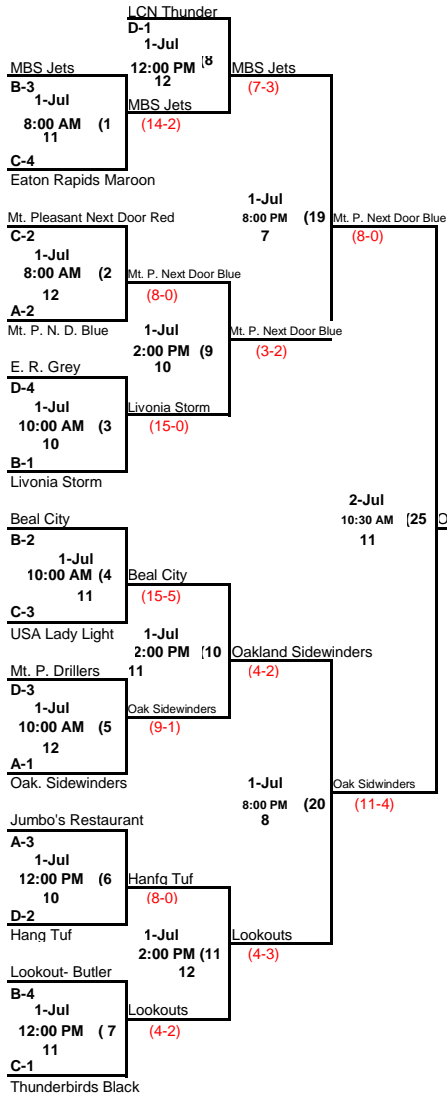

**WINNERS' BRACKET**

**GIRLS CLASS B**

**14 UNDER**

**LOSERS' BRACKET**

Loser Of 28 if 1st loss

Hang Tuf