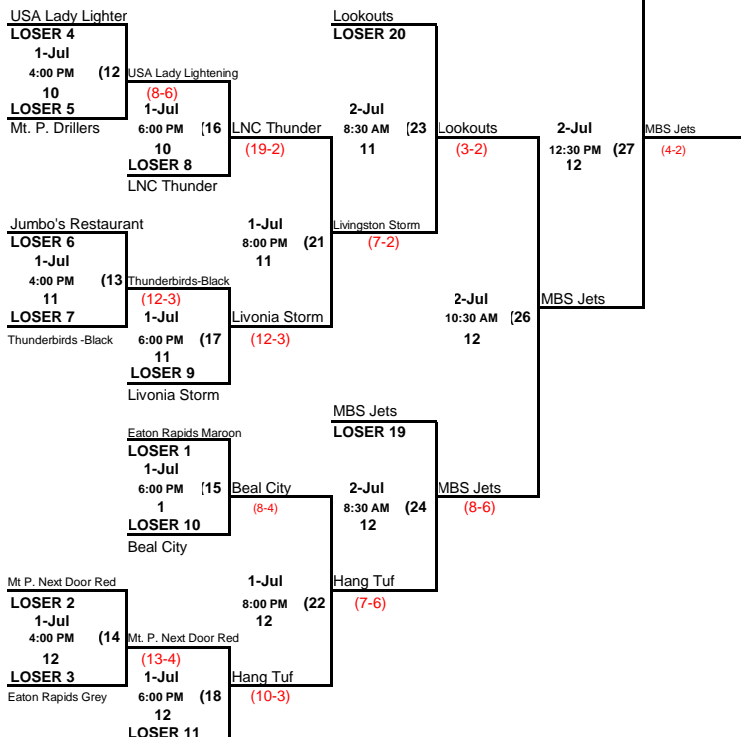

**WINNERS' BRACKET**

**GIRLS CLASS B**

**14 UNDER**

**LOSERS' BRACKET**

Loser Of 28 if 1st loss

Hang Tuf