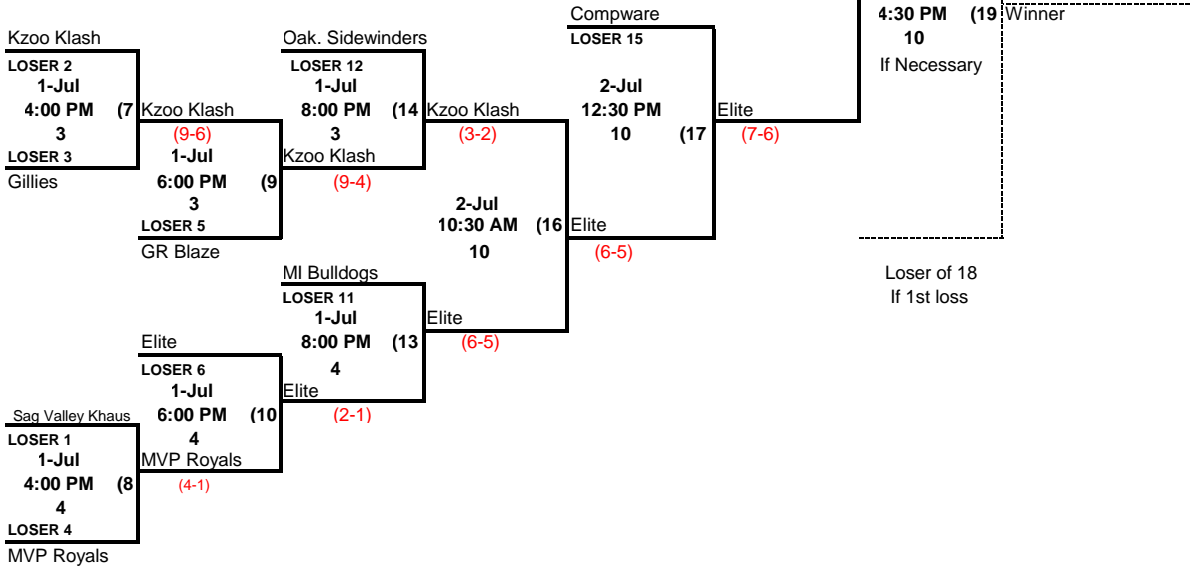

WINNERS' BRACKET

GIRLS CLASS A

16 UNDER

LOSERS' BRACKET

Loser of 18
If 1st loss