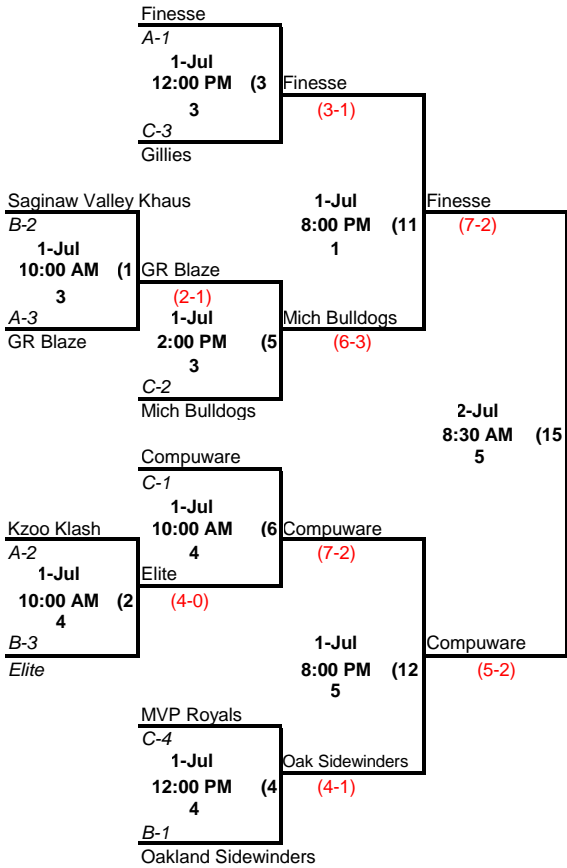

WINNERS' BRACKET

GIRLS CLASS A

16 UNDER

LOSERS' BRACKET

Loser of 18
If 1st loss