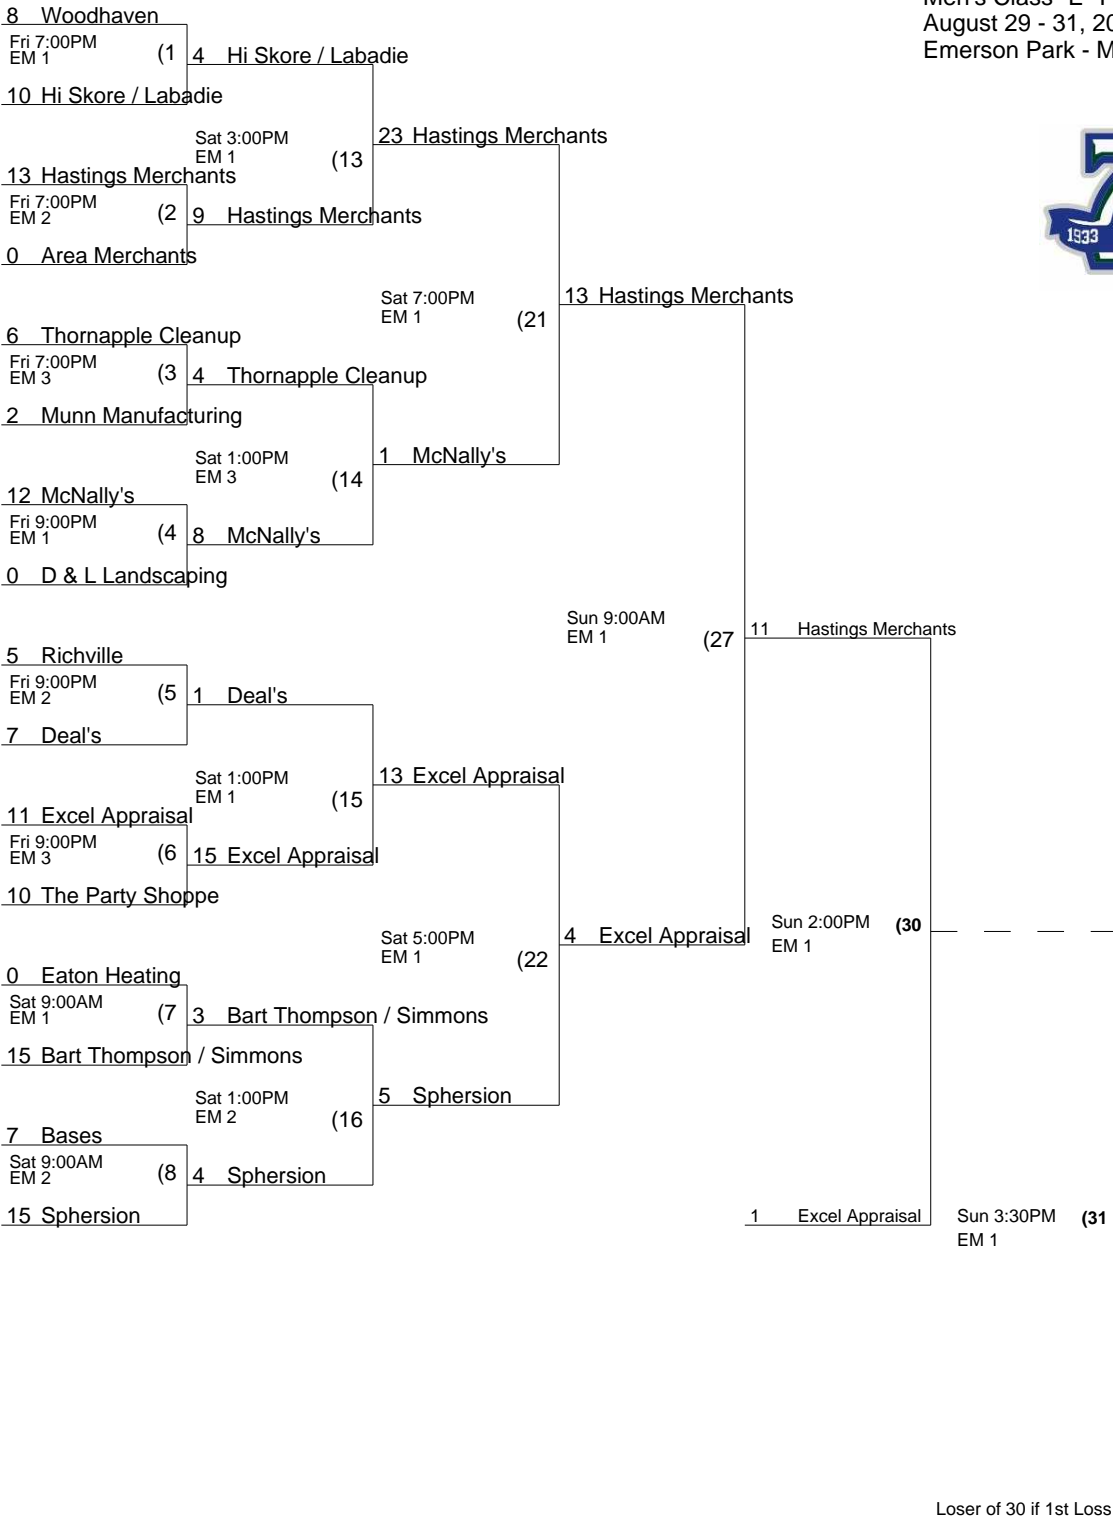

Men's Class "E" Fast Pitch State Tournament
August 29 - 31, 2008
Emerson Park - Midland, Michigan