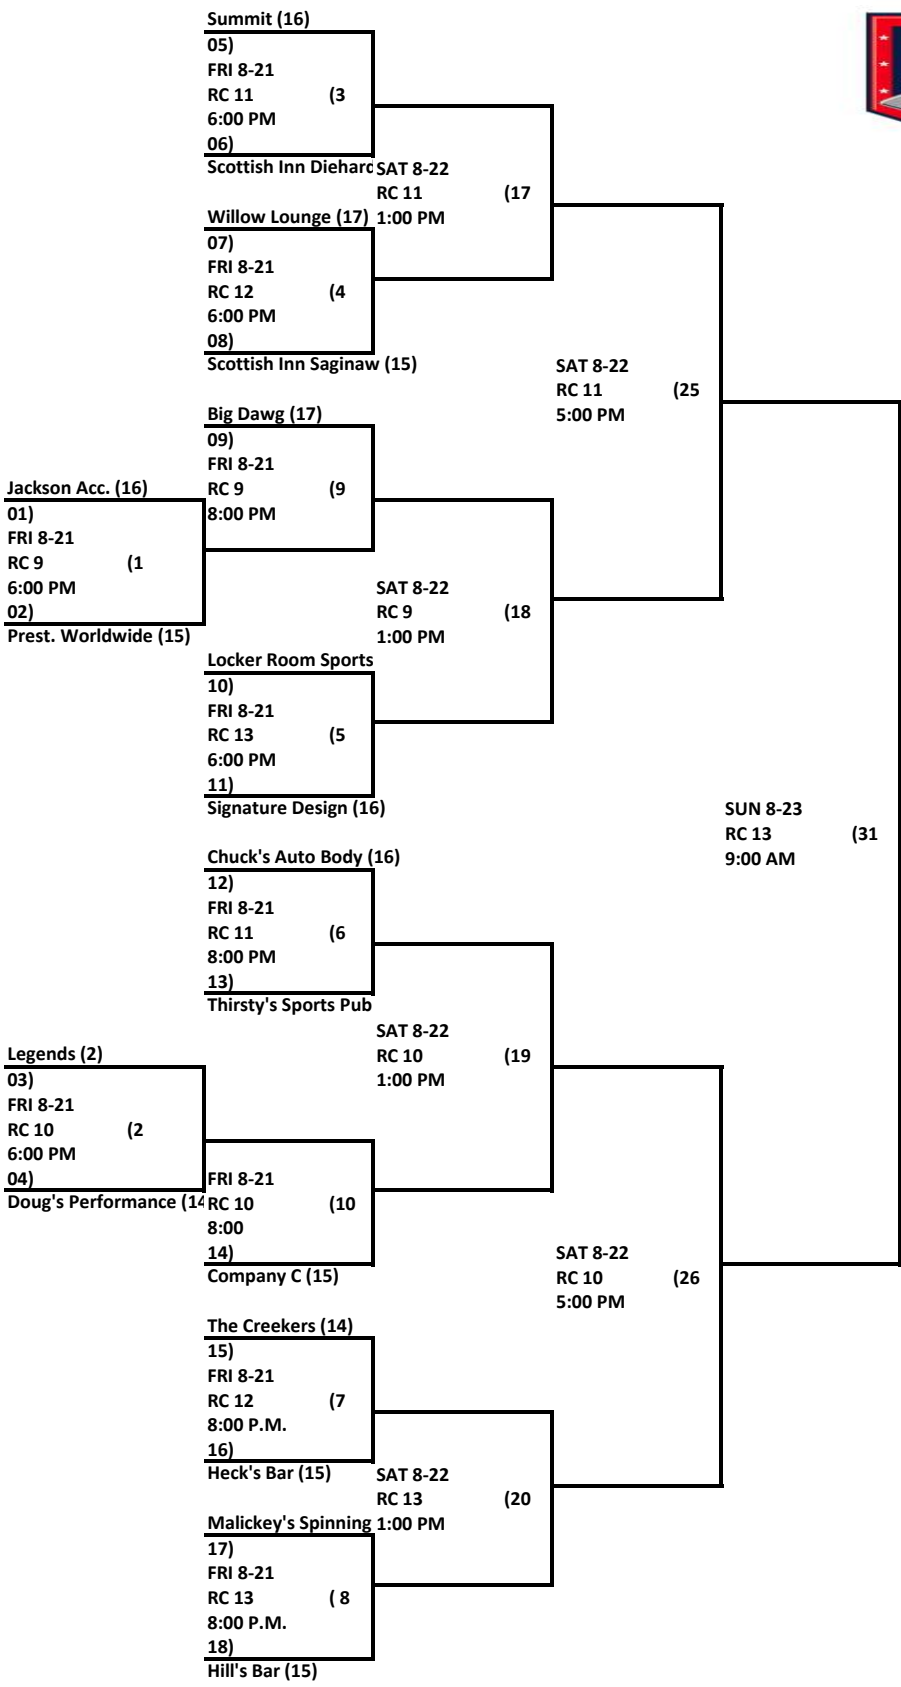

18 Team DOUBLE ELIMINATION

18

REDCOATS COMPLEX, MIDLAND, MICHIGAN
FRIDAY AUGUST 21 - SUNDAY, AUGUST 23, 2009

LOSERS' BRACKET